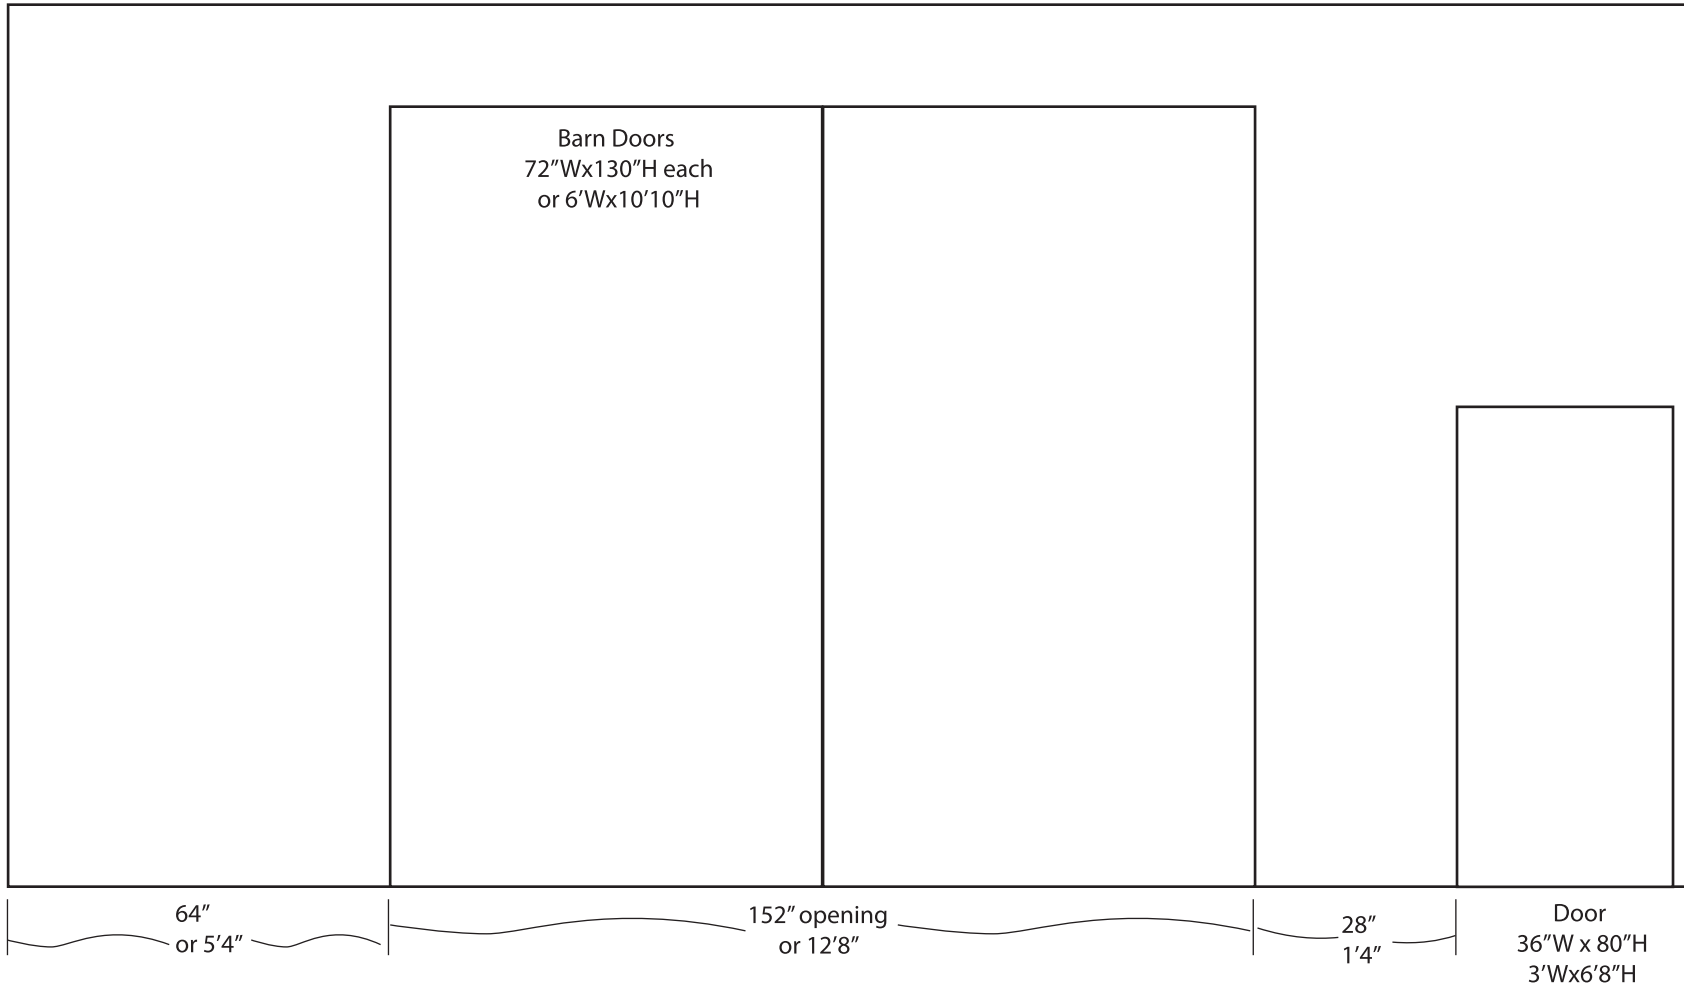

Ratio of .375 inches = 1foot

Wall Height - 147" (or 12'3")

North wall

Door  
28"W x 80"H  
2'4"W x 6'8"H

North Wall 188"  
or 15'8"

Ratio of .375 inches = 1foot

Wall Height - 147" (or 12'3")

East wall

Ratio of .375 inches = 1foot

Wall Height - 147" (or 12'3")

South wall

Ratio of .375 inches = 1foot

Wall Height - 147" (or 12'3")

West wall