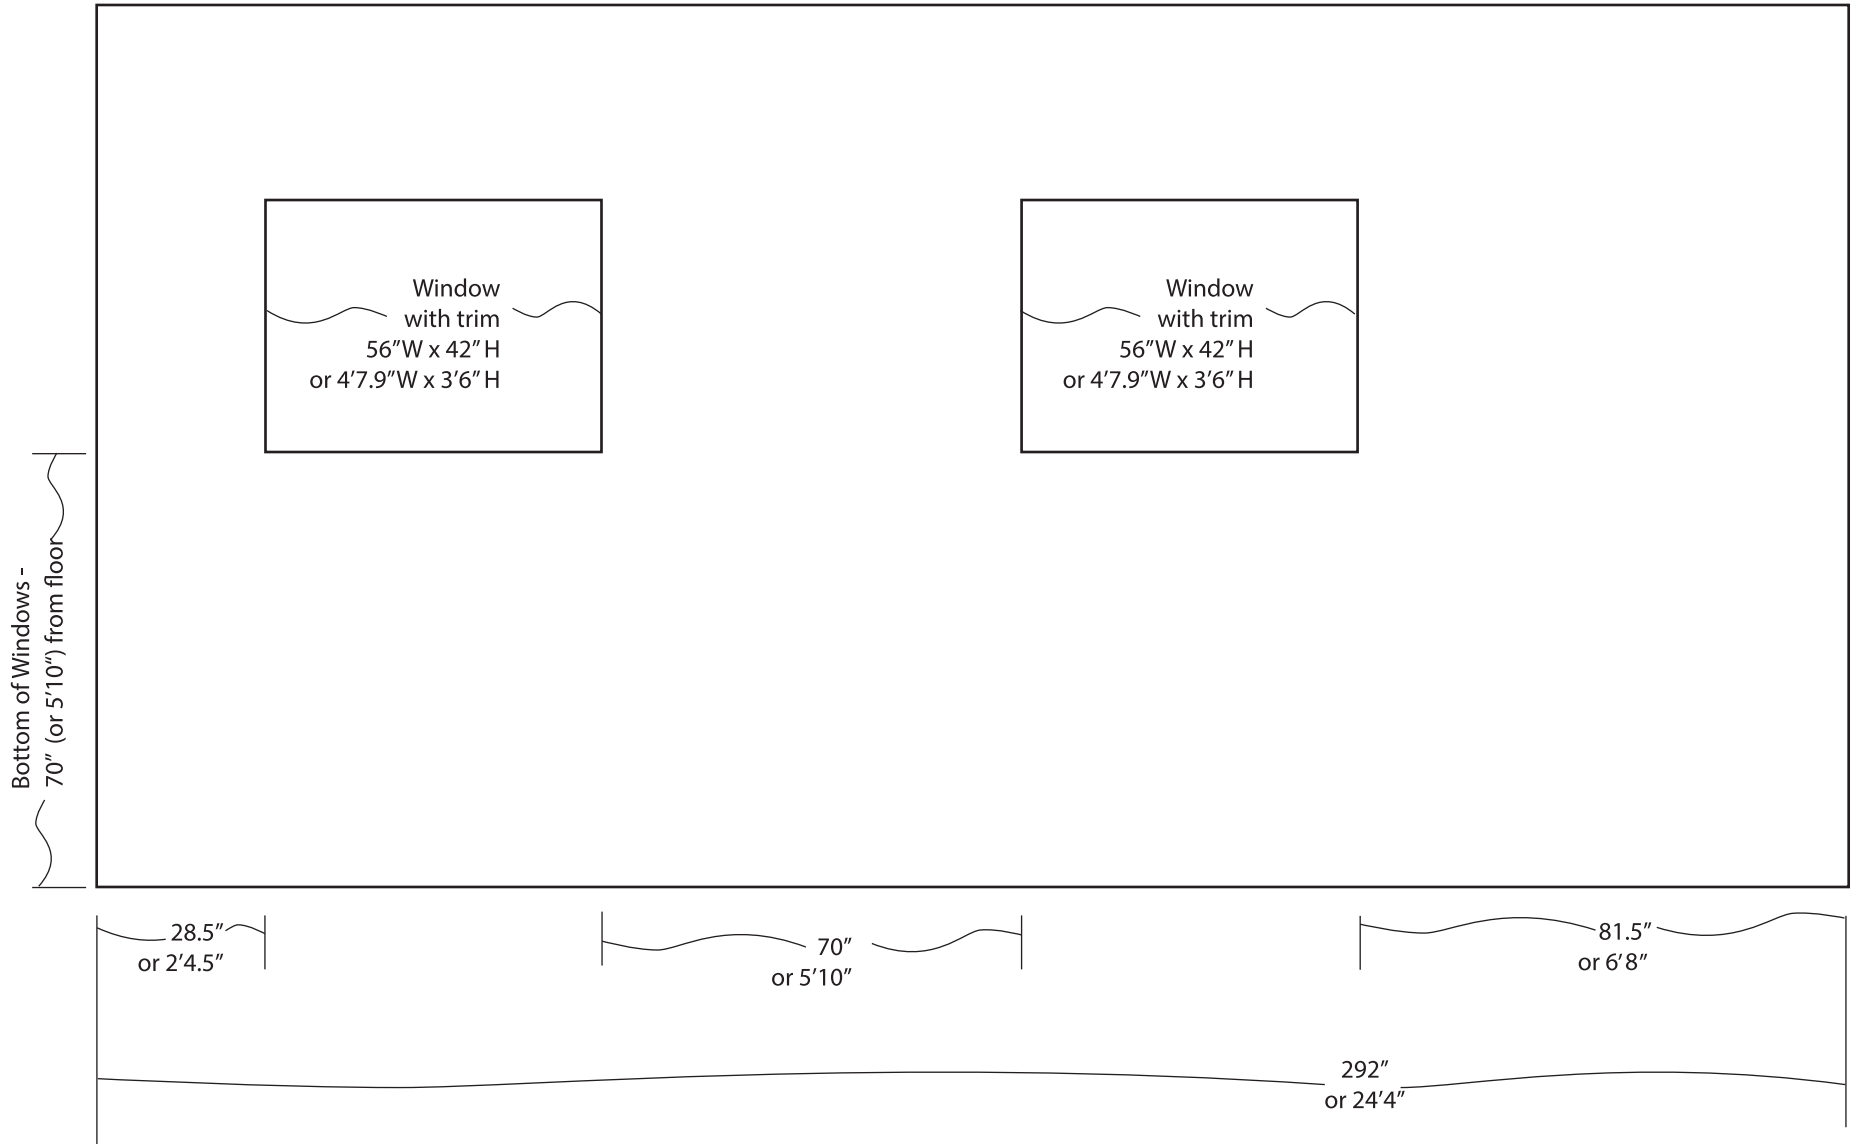

Ratio of .375 inches = 1foot

Wall Height - 147" (or 12'3")

North wall

Door  
28"W x 80"H  
2'4"W x 6'8"H

North Wall 188"  
or 15'8"

Ratio of .375 inches = 1foot

Wall Height - 147" (or 12'3")

East wall

Ratio of .375 inches = 1foot

Wall Height - 147" (or 12'3")

South wall

Ratio of .375 inches = 1foot

Wall Height - 147" (or 12'3")

West wall